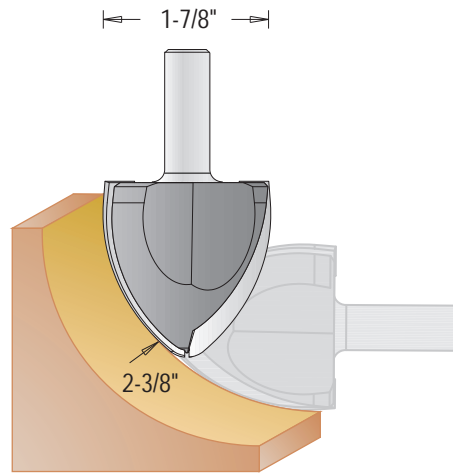

Large Radius Ovolo Bits, 2 Flutes

DIMAR newly developed extra-large cove bits will create perfect coves that are easy to make using your router. Cove bits create classic decorative indented edging and inverted radius to traditional pieces of furniture, or architectural crown mouldings.

Tool no.	D	Shank	B	R	Length	Category
112ROV8-50	1 5/8"	1/2"	1 3/4"	2"	3 1/4"	R
112ROV8-60	1 7/8"	1/2"	2"	2 3/8"	3 1/2"	R
112ROV8-70	2 1/16"	1/2"	2 3/16"	2 3/4"	3 13/16"	R

112ROV8-50

112ROV8-60

112ROV8-70