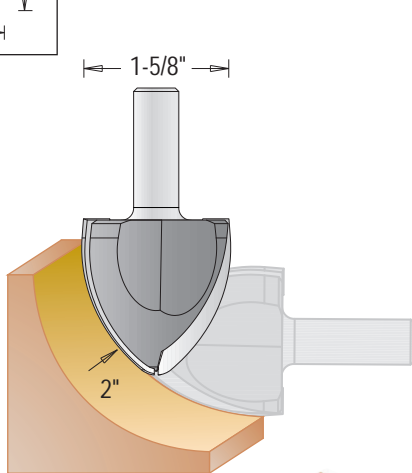

Large Radius Ovolo Bits, 2 Flutes

DIMAR newly developed extra-large cove bits will create perfect coves that are easy to make using your router. Cove bits create classic decorative indented edging and inverted radius to traditional pieces of furniture, or architectural crown mouldings.

Tool no.	D	Shank	B	R	Length	Category
112ROV8-50	1 5/8"	1/2"	1 3/4"	2"	3 1/4"	R
112ROV8-60	1 7/8"	1/2"	2"	2 3/8"	3 1/2"	R
112ROV8-70	2 1/16"	1/2"	2 3/16"	2 3/4"	3 13/16"	R

112ROV8-50

112ROV8-60

112ROV8-70