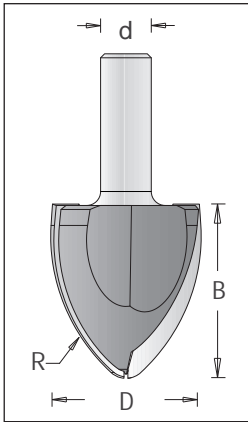

Large Radius Ovolo Bits, 2 Flutes

DIMAR newly developed extra-large cove bits will create perfect coves that are easy to make using your router. Cove bits create classic decorative indented edging and inverted radius to traditional pieces of furniture, or architectural crown mouldings.

Tool no.	D	Shank	B	R	Length	Category
112ROV8-50	1 5/8"	1/2"	1 3/4"	2"	3 1/4"	R
112ROV8-60	1 7/8"	1/2"	2"	2 3/8"	3 1/2"	R
112ROV8-70	2 1/16"	1/2"	2 3/16"	2 3/4"	3 13/16"	R

112ROV8-50

112ROV8-60

112ROV8-70