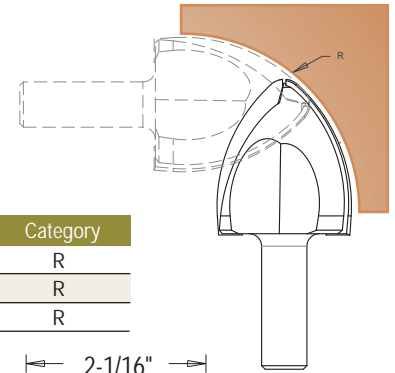

Large Radius Ovolo Bits, 2 Flutes

DIMAR newly developed extra-large cove bits will create perfect coves that are easy to make using your router. Cove bits create classic decorative indented edging and inverted radius to traditional pieces of furniture, or architectural crown mouldings.

Tool no.	D	Shank	B	R	Length	Category
112ROV8-50	1 5/8"	1/2"	1 3/4"	2"	3 1/4"	R
112ROV8-60	1 7/8"	1/2"	2"	2 3/8"	3 1/2"	R
112ROV8-70	2 1/16"	1/2"	2 3/16"	2 3/4"	3 13/16"	R

112ROV8-50

112ROV8-60

112ROV8-70