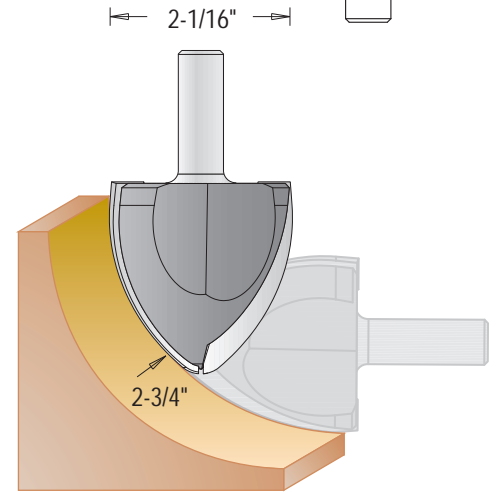

Large Radius Ovolo Bits, 2 Flutes

DIMAR newly developed extra-large cove bits will create perfect coves that are easy to make using your router. Cove bits create classic decorative indented edging and inverted radius to traditional pieces of furniture, or architectural crown mouldings.

Tool no.	D	Shank	B	R	Length	Category
112ROV8-50	1 5/8"	1/2"	1 3/4"	2"	3 1/4"	R
112ROV8-60	1 7/8"	1/2"	2"	2 3/8"	3 1/2"	R
112ROV8-70	2 1/16"	1/2"	2 3/16"	2 3/4"	3 13/16"	R

112ROV8-50

112ROV8-60

112ROV8-70